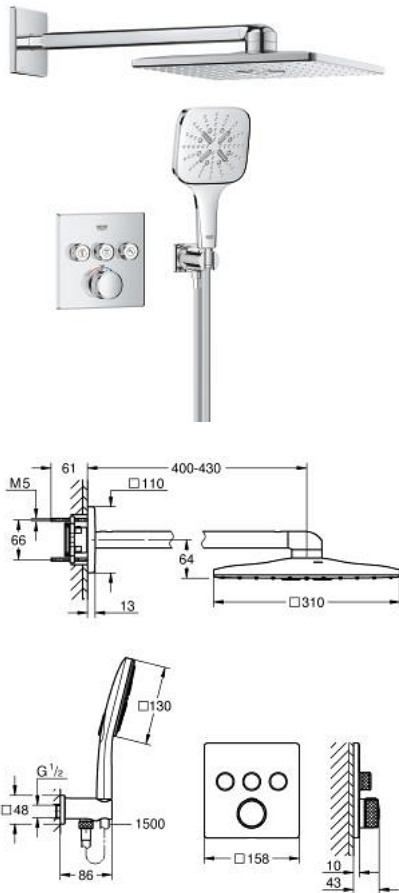

## 10 399 800 00 GROHTHERM SMARTCONTROL CONCEALED SHOWER SYSTEM WITH RAINSHOWER SMARTACTIVE 310 CUBE

### PRODUCT DESCRIPTION

- Colour: chrome
- consisting of:
  - concealed thermostat with 3 valves (29 126)
  - Rainshower SmartActive 310 Cube head shower set 2 sprays (26 479) including horizontal shower arm 430 mm
  - Rainshower SmartActive 130 Cube hand shower 3 sprays (26 582)
  - shower outlet elbow 1/2" with holder (26 659)
  - Silverflex shower hose 1500 mm 1/2" x 1/2" (28 364)
  - perfect fit with GROHE Rapido shower frame duo (103 994 9990), GROHE Rapido Shower Frame Duo Heat Recovery (105 786 9990) or GROHE Rapido Shower Frame Duo Heat Recovery Plus (105 787 9990)
  - requires GROHE Rapido SmartBox universal rough-in box, 1/2" (35 604) and head shower rough-in 9.5 l/min (26 483), if not combined with GROHE Rapido shower frame, please order separately
- professional edition