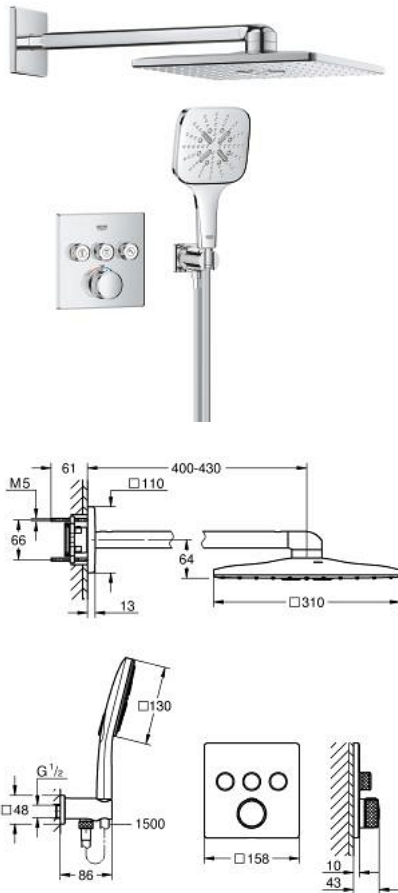

10 399 800 00 GROHTHERM SMARTCONTROL CONCEALED SHOWER SYSTEM WITH RAINSHOWER SMARTACTIVE 310 CUBE

PRODUCT DESCRIPTION

- Colour: chrome
- consisting of:
 - concealed thermostat with 3 valves (29 126)
 - Rainshower SmartActive 310 Cube head shower set 2 sprays (26 479) including horizontal shower arm 430 mm
 - Rainshower SmartActive 130 Cube hand shower 3 sprays (26 582)
 - shower outlet elbow 1/2" with holder (26 659)
 - Silverflex shower hose 1500 mm 1/2" x 1/2" (28 364)
- perfect fit with GROHE Rapido shower frame duo (103 994 9990), GROHE Rapido Shower Frame Duo Heat Recovery (105 786 9990) or GROHE Rapido Shower Frame Duo Heat Recovery Plus (105 787 9990)
- requires GROHE Rapido SmartBox universal rough-in box, 1/2" (35 604) and head shower rough-in 9.5 l/min (26 483 000 or 107 241 9990), if not combined with GROHE Rapido shower frame, please order separately
- professional edition