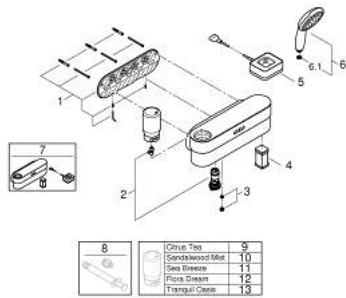

10 551 100 00 GROHE PUREFOAM SHOWER STARTER KIT

PRODUCT DESCRIPTION

- Colour: chrome/black
- consisting of:
 - GROHE Purefoam device in black with glass top cover
 - including lithium-ion rechargeable battery (105076), charger with plug type A (103395) and soap fragrance Citrus Tea (103390)
 - GROHE Purefoam - enveloping shower experience with instant warm foam
 - GROHE Purefoam 110 hand shower 2 sprays (Rain, Jet) with black sprayface (107299)
 - GROHE SmartSwitch - easily rotate the dial to enjoy your preferred spray option
 - GROHE DreamSpray - perfect spray pattern
 - GROHE LongLife finish
 - GROHE SpeedClean - effortless limescale removal
 - Inner WaterGuide - inner insulation for surface protection
 - ShockProof silicone ring prevents damages caused by shower falling
 - maximum flow rate (at 3 bar): 7.6 l/min
 - Silverflex shower hose 1250 mm 1/2" x 1/2" (28 362)
 - shower hose Silverflex 1750 mm 1/2" x 1/2" (28 388)

10 551 100 00 GROHE PUREFOAM SHOWER STARTER KIT

SPARE PARTS, december 2023 – now

- 1: Fixing set (Spare part-nr. 107444K000)
 - 2: Filter set (Spare part-nr. 107442K000)
 - 3: Flow restrictor + inlet filter (Spare part-nr. 1074439990)
 - 4: Battery (Spare part-nr. 1050769990)
 - 5: Charger (Spare part-nr. 1033959990)
 - 6: Hand shower 2 sprays (Spare part-nr. 1072990000)
 - 6.1: Dirt strainer (Spare part-nr. 0700200M)
 - 7: Exchange device (Spare part-nr. 109656K000)
 - 8: Glue for bath accessories (Spare part-nr. 40915000)*
 - 9: Foaming body soap - Citrus Tea (Spare part-nr. 1033909990)*
 - 10: Foaming body soap - Sandalwood Mist (Spare part-nr. 1033919990)*
 - 11: Foaming body soap - Sea Breeze (Spare part-nr. 1033929990)*
 - 12: Foaming body soap - Flora Dream (Spare part-nr. 1033939990)*
 - 13: Foaming body soap - Tranquil Oasis (Spare part-nr. 1033949990)*
- * Optional accessories