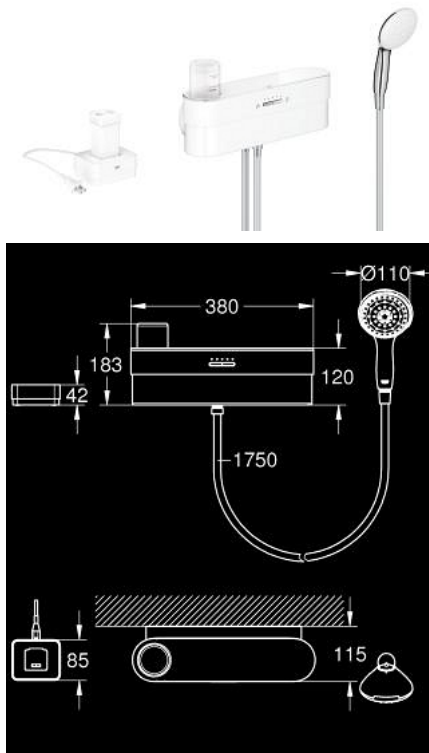

10 551 200 00 GROHE PUREFOAM SHOWER STARTER KIT

PRODUCT DESCRIPTION

- Colour: chrome/white
- consisting of:
 - GROHE Purefoam device in white with glass top cover
 - including lithium-ion rechargeable battery (105076), charger with plug type A (103395) and soap fragrance Citrus Tea (103390)
 - GROHE Purefoam - enveloping shower experience with instant warm foam
 - GROHE Purefoam 110 hand shower 2 sprays (Rain, Jet) with white sprayface (107298)
 - GROHE SmartSwitch - easily rotate the dial to enjoy your preferred spray option
 - GROHE DreamSpray - perfect spray pattern
 - GROHE LongLife finish
 - GROHE SpeedClean - effortless limescale removal
 - Inner WaterGuide - inner insulation for surface protection
 - ShockProof silicone ring prevents damages caused by shower falling
- maximum flow rate (at 3 bar): 7.6 l/min
- Silverflex shower hose 1250 mm 1/2" x 1/2" (28 362)
- shower hose Silverflex 1750 mm 1/2" x 1/2" (28 388)

10 551 200 00 GROHE PUREFOAM SHOWER STARTER KIT

SPARE PARTS, december 2023 – now

- 1: Fixing set (Spare part-nr. 107444K000)
 - 2: Filter set (Spare part-nr. 107442LN00)
 - 3: Flow restrictor + inlet filter (Spare part-nr. 1074439990)
 - 4: Battery (Spare part-nr. 1033859990)
 - 5: Charger (Spare part-nr. 1033959990)
 - 6: Hand shower 2 sprays (Spare part-nr. 1072980000)
 - 6.1: Dirt strainer (Spare part-nr. 0700200M)
 - 7: Exchange device (Spare part-nr. 109656LN00)
 - 8: Glue for bath accessories (Spare part-nr. 40915000)*
 - 9: Foaming body soap - Citrus Tea (Spare part-nr. 1033909990)*
 - 10: Foaming body soap - Sandalwood Mist (Spare part-nr. 1033919990)*
 - 11: Foaming body soap - Sea Breeze (Spare part-nr. 1033929990)*
 - 12: Foaming body soap - Flora Dream (Spare part-nr. 1033939990)*
 - 13: Foaming body soap - Tranquil Oasis (Spare part-nr. 1033949990)*
- * Optional accessories