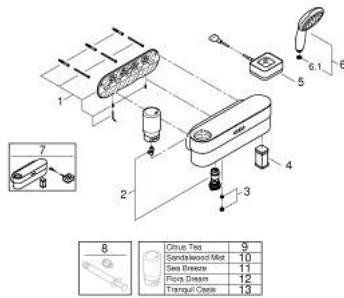

10 551 200 00 GROHE PUREFOAM SHOWER STARTER KIT

PRODUCT DESCRIPTION

- Colour: chrome/white
- consisting of:
 - GROHE Purefoam device in white with glass top cover
 - including lithium-ion rechargeable battery (105076), charger with plug type A (103395) and soap fragrance Citrus Tea (103390)
 - GROHE Purefoam - enveloping shower experience with instant warm foam
 - GROHE Purefoam 110 hand shower 2 sprays (Rain, Jet) with white sprayface (107298)
 - GROHE SmartSwitch - easily rotate the dial to enjoy your preferred spray option
 - GROHE DreamSpray - perfect spray pattern
 - GROHE LongLife finish
 - GROHE SpeedClean - effortless limescale removal
 - Inner WaterGuide - inner insulation for surface protection
 - ShockProof silicone ring prevents damages caused by shower falling
- maximum flow rate (at 3 bar): 7.6 l/min
- Silverflex shower hose 1250 mm 1/2" x 1/2" (28 362)
- shower hose Silverflex 1750 mm 1/2" x 1/2" (28 388)

10 551 200 00 GROHE PUREFOAM SHOWER STARTER KIT

SPARE PARTS, december 2023 – now

- 1: Fixing set (Spare part-nr. 107444K000)
 - 2: Filter set (Spare part-nr. 107442LN00)
 - 3: Flow restrictor + inlet filter (Spare part-nr. 1074439990)
 - 4: Battery (Spare part-nr. 1033859990)
 - 5: Charger (Spare part-nr. 1033959990)
 - 6: Hand shower 2 sprays (Spare part-nr. 1072980000)
 - 6.1: Dirt strainer (Spare part-nr. 0700200M)
 - 7: Exchange device (Spare part-nr. 109656LN00)
 - 8: Glue for bath accessories (Spare part-nr. 40915000)*
 - 9: Foaming body soap - Citrus Tea (Spare part-nr. 1033909990)*
 - 10: Foaming body soap - Sandalwood Mist (Spare part-nr. 1033919990)*
 - 11: Foaming body soap - Sea Breeze (Spare part-nr. 1033929990)*
 - 12: Foaming body soap - Flora Dream (Spare part-nr. 1033939990)*
 - 13: Foaming body soap - Tranquil Oasis (Spare part-nr. 1033949990)*
- * Optional accessories