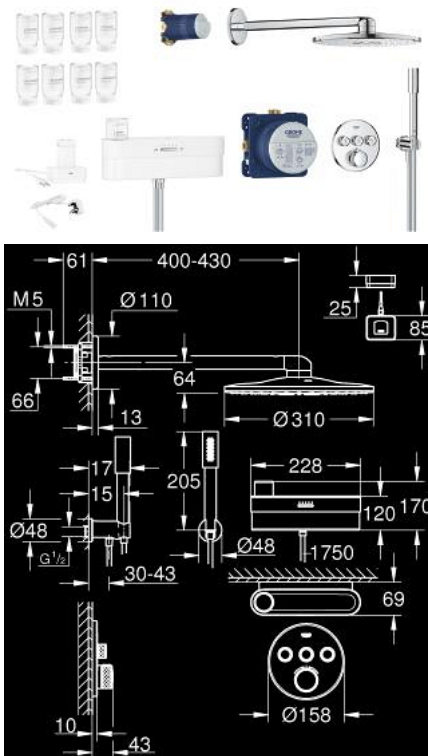

## 10 581 200 00 GROHE SMARTCONTROL PUREFOAM CONCEALED SHOWER SYSTEM

### PRODUCT DESCRIPTION

- Colour: chrome
- consisting of:
  - GROHE Purefoam device in white with glass top cover
  - including lithium-ion rechargeable battery (103385), charger with power plug Type C (103384) and Type G (103386) and soaps starter kit (fragrances: Mint 250 ml, Marine 2 x 250 ml, Citrus 2 x 250 ml, Blossom 2 x 250 ml, Water lily 2 x 250 ml)
  - GROHE Purefoam - enveloping shower experience with instant warm foam
  - Grotherm SmartControl thermostat for concealed installation with 3 valves (29 121)
  - GROHE Rapido SmartBox universal rough-in box, 1/2" (35 604)
  - Rainshower SmartActive 310 head shower set 2 sprays (26 475) including horizontal shower arm 430 mm and head shower rough-in (26 483)
  - Stick hand shower 1 spray (28 034)
  - shower outlet elbow 1/2" with holder (26 658)
  - 2 Silverflex shower hoses 1750 mm 1/2" x 1/2" (28 388)
  - maximum flow rate (at 3 bar): 25 l/min
  - GROHE Purefoam device suitable for screwing (including screws and dowels) or gluing (glue 40 915 000 sold separately - 4 x needed)
  - holding force: max. 5 kg
  - the specified holding capacity is valid for static (slowly applied) load and intended use only