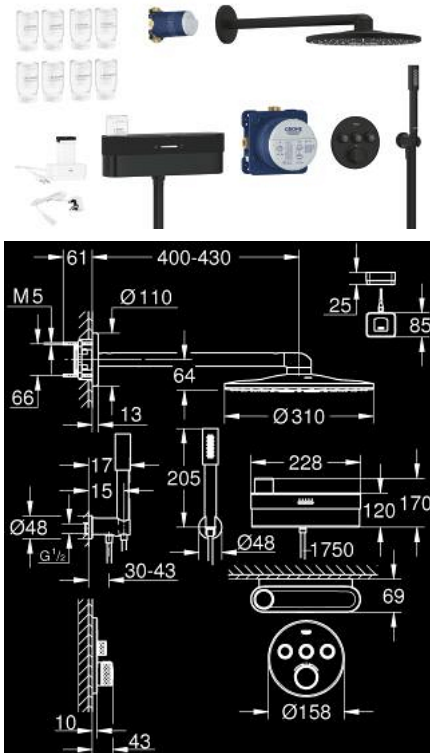

10 581 2KF 00 GROHE SMARTCONTROL PUREFOAM CONCEALED SHOWER SYSTEM

PRODUCT DESCRIPTION

- Colour: phantom black
- consisting of:
 - GROHE Purefoam device in black with glass top cover
 - including lithium-ion rechargeable battery (105076), charger with power plug type C (103384) and type G (103386) and soaps starter kit (fragrances: Mint 250 ml, Marine 2 x 250 ml, Citrus 2 x 250 ml, Blossom 2 x 250 ml, Water lily 2 x 250 ml)
 - GROHE Purefoam - enveloping shower experience with instant warm foam
 - Grotherm SmartControl thermostat for concealed installation with 3 valves (29 508)
 - GROHE Rapido SmartBox universal rough-in box, 1/2" (35 604)
 - Rainshower SmartActive 310 head shower set 2 sprays (22 123) including horizontal shower arm 430 mm and head shower rough-in (26 483)
 - Stick hand shower 1 spray
 - shower outlet elbow 1/2" with holder (26 658)
 - 2 Silverflex shower hoses 1750 mm 1/2" x 1/2" (28 388)
 - maximum flow rate (at 3 bar): 25 l/min
 - GROHE Purefoam device suitable for screwing (including screws and dowels) or gluing (glue 40 915 000 sold separately - 4 x needed)
 - holding force: max. 5 kg
 - the specified holding capacity is valid for static (slowly applied) load and intended use only