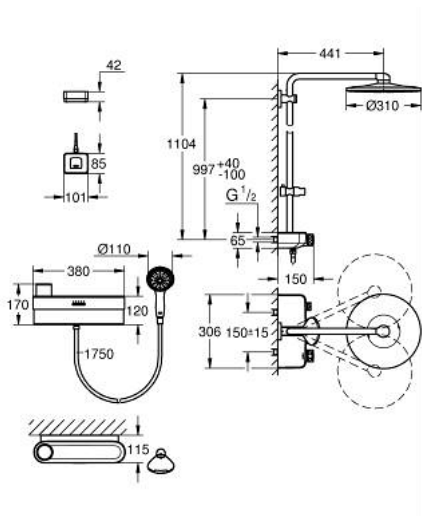

## 10 581 300 00 EUPHORIA PUREFOAM SHOWER SYSTEM WITH THERMOSTAT FOR WALL MOUNTING

### PRODUCT DESCRIPTION

- Colour: chrome
- consisting of:
  - GROHE Purefoam device in white with glass top cover
  - including lithium-ion rechargeable battery (103385), charger with power plug Type C (103384) and Type G (103386) and soaps starter kit (fragrances: Mint 250 ml, Marine 2 x 250 ml, Citrus 2 x 250 ml, Blossom 2 x 250 ml, Water lily 2 x 250 ml)
  - GROHE Purefoam - enveloping shower experience with instant warm foam
- Euphoria SmartControl system 310 Duo
- including horizontal 450 mm shower arm
- upper bracket adjustable for minimal adaption to existing drilling holes
- exposed SmartControl thermostat with integrated GROHE EasyReach shower tray
- allows change between:
  - head shower Rainshower SmartActive 310, 2 spray patterns: GROHE PureRain, ActiveRain, and hand shower
  - GROHE Purefoam 110 hand shower 2 sprays (Rain, Jet) with white sprayface (107 298)
- Silverflex shower hose 1250 mm 1/2" x 1/2" (28 362)
- shower hose Silverflex 1750 mm 1/2" x 1/2" (28 388)
- maximum flow rate (at 3 bar): 16 l/min
- GROHE Purefoam device suitable for screwing (including screws and dowels) or gluing (glue 40 915 000 sold separately - 4 x needed)
- holding force: max. 5 kg
- the specified holding capacity is valid for static (slowly applied) load and intended use only