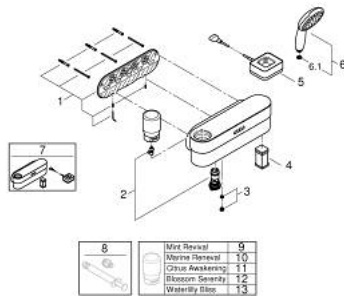

10 581 300 00 EUPHORIA PUREFOAM SHOWER SYSTEM WITH THERMOSTAT FOR WALL MOUNTING

SPARE PARTS, januar 2024 – now

1. 1: Fixing set (Spare part-nr. 107444K000)
   - 2: Filter set (Spare part-nr. 107442LN00)
   - 3: Flow restrictor + inlet filter (Spare part-nr. 1074439990)
   - 4: Battery (Spare part-nr. 1033859990)
   - 5: Charger (Spare part-nr. 1033849990)
   - 6: Hand shower 2 sprays (Spare part-nr. 1072980000)
   - 6.1: Dirt strainer (Spare part-nr. 0700200M)
   - 7: Exchange device (Spare part-nr. 107445LN00)
   - 8: Glue for bath accessories (Spare part-nr. 40915000)*
   - 9: Foaming body soap Mint - refreshing (Spare part-nr. 1033699990)*
   - 10: Foaming body soap Marine - revitalizing (Spare part-nr. 1033809990)*
   - 11: Foaming body soap Citrus - invigorating (Spare part-nr. 1033819990)*
   - 12: Foaming body soap Blossom - nourishing (Spare part-nr. 1033829990)*
   - 13: Foaming body soap Water lily - calming (Spare part-nr. 1033839990)*
2. Optional accessories