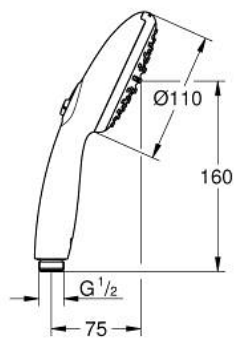

10 729 800 00 GROHE PUREFOAM 110 HAND SHOWER 2 SPRAYS

PRODUCT DESCRIPTION

- Colour: chrome
- spray patterns: Rain, Jet
- white spray face
- only for use with GROHE Purefoam
- GROHE Purefoam - enveloping shower experience with instant warm foam
- GROHE SmartSwitch - easily rotate the dial to enjoy your preferred spray option
- GROHE DreamSpray - perfect spray pattern
- GROHE LongLife finish
- GROHE SpeedClean - effortless limescale removal
- Inner WaterGuide - inner insulation for surface protection
- ShockProof silicone ring prevents damages caused by shower falling
- universal mounting system, fitting all standard shower hoses
- maximum flow rate (at 3 bar) in use with GROHE Purefoam: 7.6 l/min
- min. recommended pressure 1.0 bar

Pure Freude
an Wasser

10 729 800 00 **GROHE PUREFOAM 110 HAND SHOWER 2 SPRAYS**

SPARE PARTS, oktober 2023 – now

1: Dirt strainer (Spare part-nr. 0700200M)