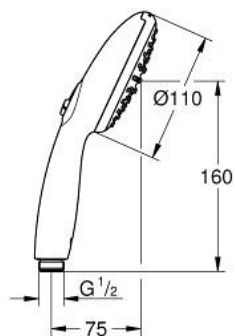

10 729 900 00 GROHE PUREFOAM 110 HAND SHOWER 2 SPRAYS

PRODUCT DESCRIPTION

- Colour: chrome
- spray patterns: Rain, Jet
- black spray face
- only for use with GROHE Purefoam
- GROHE Purefoam - enveloping shower experience with instant warm foam
- GROHE SmartSwitch - easily rotate the dial to enjoy your preferred spray option
- GROHE DreamSpray - perfect spray pattern
- GROHE LongLife finish
- GROHE SpeedClean - effortless limescale removal
- Inner WaterGuide - inner insulation for surface protection
- ShockProof silicone ring prevents damages caused by shower falling
- universal mounting system, fitting all standard shower hoses
- maximum flow rate (at 3 bar) in use with GROHE Purefoam: 7.6 l/min
- min. recommended pressure 1.0 bar

Pure Freude
an Wasser

10 729 900 00 **GROHE PUREFOAM 110 HAND SHOWER 2 SPRAYS**

SPARE PARTS, junij 2023 – now

1: Dirt strainer (Spare part-nr. 0700200M)