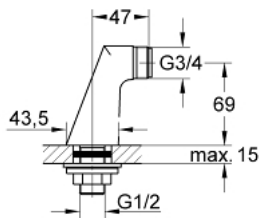

12 030 000 **PILLAR UNION 1/2"**

PRODUCT DESCRIPTION

- Colour: chrome
- for all series with 3/4" visible nuts
- angle 3/4" x 1/2"
- mounting set 1/2"
- projection 47 mm
- GROHE LongLife finish

Pure Freude
an Wasser

12 030 000 **PILLAR UNION 1/2"**

No exploded view is available for this spare part list.

SPARE PARTS, januar 1979 – now

1: Shank fastening assembly 1/2" (Spare part-nr. 45000000)