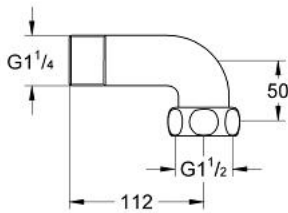

### PRODUCT DESCRIPTION

- Colour: chrome
- nut 1 1/2" x 1 1/4" male thread
- (for Grohtherm XL 1 1/4", 35 087/35 088)
- GROHE LongLife finish
- in units of 2

Pure Freude  
an Wasser

## 12 430 000 **ELBOW UNION**

No exploded view is available for this spare part list.

**SPARE PARTS**, januar 1978 – now

1: Fiber seal Ø 44 x Ø 33 x 2.5 (Spare part-nr. 0117500M)