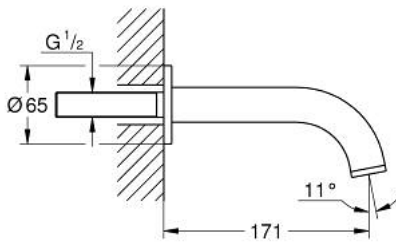

13 139 003 ATRIO BATH SPOUT

PRODUCT DESCRIPTION

- Colour: chrome
- wall mounted
- GROHE LongLife finish
- mousseur
- projection 171 mm
- min. recommended pressure 1.0 bar

13 139 003 ATRIO BATH SPOUT

SPARE PARTS, april 2017 – now

1: Mousseur (Spare part-nr. 13926000)