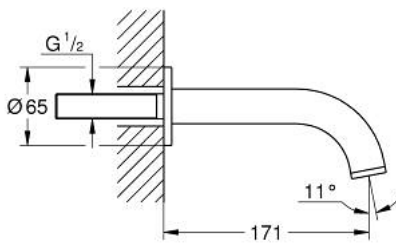

13 139 AL3 ATRIO BATH SPOUT

PRODUCT DESCRIPTION

- Colour: brushed hard graphite
- wall mounted
- GROHE LongLife finish
- mousseur
- projection 171 mm
- min. recommended pressure 1.0 bar

13 139 AL3 ATRIO BATH SPOUT

SPARE PARTS, april 2017 – now

1: Mousseur (Spare part-nr. 13926000)