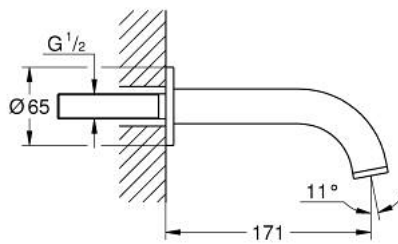

13 139 DC3 ATRIO BATH SPOUT

PRODUCT DESCRIPTION

- Colour: supersteel
- wall mounted
- GROHE LongLife finish
- mousseur
- projection 171 mm
- min. recommended pressure 1.0 bar

13 139 DC3 **ATRIO BATH SPOUT**

SPARE PARTS, april 2017 – now

1: Mousseur (Spare part-nr. 13926000)