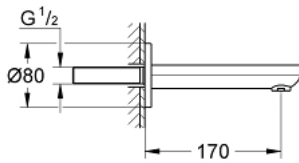

13 261 000 **EUROSMART COSMOPOLITAN BATH SPOUT**

PRODUCT DESCRIPTION

- Colour: chrome
- wall mounted
- GROHE LongLife finish
- mousseur
- male thread 1/2"
- projection 170 mm
- min. recommended pressure 1.0 bar

13 261 000 EUROSMART COSMOPOLITAN BATH SPOUT

SPARE PARTS, september 2009 – now

1: Mousseur (Spare part-nr. 13952000)

2: Sealing washer (Spare part-nr. 0128200M)