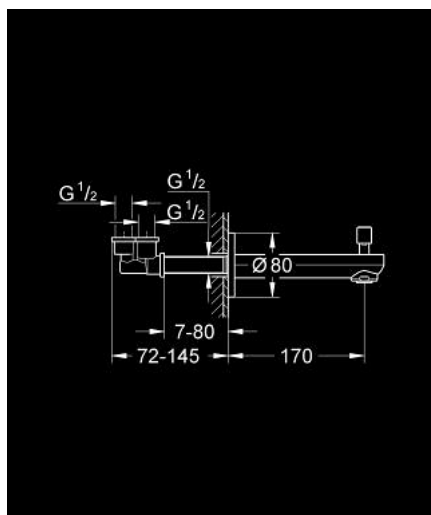

13 262 000 EUROSMART COSMOPOLITAN BATH SPOUT

PRODUCT DESCRIPTION

- Colour: chrome
- wall mounted
- GROHE LongLife finish
- mousseur
- automatic diverter: bath/shower
- male thread 1/2"
- projection 170 mm

13 262 000 EUROSMART COSMOPOLITAN BATH SPOUT

SPARE PARTS, september 2009 – now

- 1: Diverter knob (Spare part-nr. 48022000)
- 1.1: Diverter knob (Spare part-nr. 64309000)
- 2: Replacement kit for rotary valve (Spare part-nr. 48023000)
- 3: Flow straightener (Spare part-nr. 48024000)
- 4: Sealing washer (Spare part-nr. 0128200M)