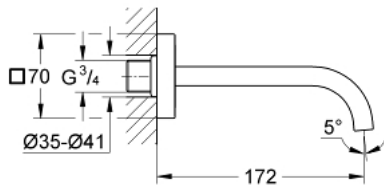

## 13 264 000 ALLURE BATH SPOUT 3/4"

### PRODUCT DESCRIPTION

- Colour: chrome
- wall mounted
- GROHE LongLife finish
- projection 172 mm
- mousseur
- min. recommended pressure 1.0 bar

Pure Freude  
an Wasser

13 264 000 **ALLURE BATH SPOUT 3/4"**

**SPARE PARTS**, december 2009 – now

1: Mousseur (Spare part-nr. 48056000)