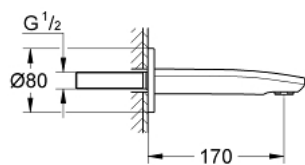

13 276 002 EUROSTYLE COSMOPOLITAN BATH SPOUT

PRODUCT DESCRIPTION

- Colour: chrome
- wall mounted
- GROHE LongLife finish
- mousseur
- male thread 1/2"
- projection 170 mm
- min. recommended pressure 1.0 bar

13 276 002 EUROSTYLE COSMOPOLITAN BATH SPOUT

SPARE PARTS, marec 2010 – april 2020

1: Mousseur (Spare part-nr. 13952000)