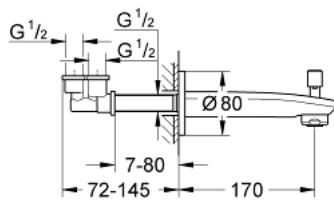

13 277 002 EUROSTYLE COSMOPOLITAN BATH SPOUT

PRODUCT DESCRIPTION

- Colour: chrome
- wall mounted
- GROHE LongLife finish
- mousseur
- automatic diverter: bath/shower
- with concealed connection piece
- male thread 1/2"
- projection 170 mm

13 277 002 EUROSTYLE COSMOPOLITAN BATH SPOUT

SPARE PARTS, marec 2010 – now

- 1: Diverter knob (Spare part-nr. 48022000)
- 1.1: Diverter knob (Spare part-nr. 64309000)
- 2: Replacement kit for rotary valve (Spare part-nr. 48023000)
- 3: Flow straightener (Spare part-nr. 48024000)