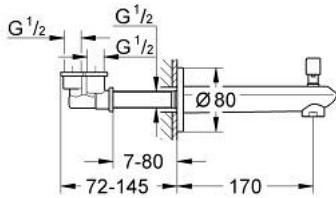

13 279 002 EURODISC COSMOPOLITAN BATH SPOUT

PRODUCT DESCRIPTION

- Colour: chrome
- wall mounted
- GROHE LongLife finish
- mousseur
- automatic diverter: bath/shower
- with concealed connection piece
- male thread 1/2"
- projection 170 mm

13 279 002 EURODISC COSMOPOLITAN BATH SPOUT

SPARE PARTS, marec 2010 – now

- 1: Diverter knob (Spare part-nr. 48022000)
- 1.1: Diverter knob (Spare part-nr. 64309000)
- 2: Replacement kit for rotary valve (Spare part-nr. 48023000)
- 3: Flow straightener (Spare part-nr. 48063000)