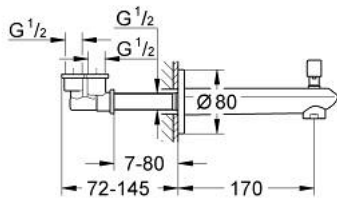

13 279 DA2 EURODISC COSMOPOLITAN BATH SPOUT

PRODUCT DESCRIPTION

- Colour: warm sunset
- wall mounted
- GROHE LongLife finish
- mousseur
- automatic diverter: bath/shower
- with concealed connection piece
- male thread 1/2"
- projection 170 mm

13 279 DA2 EURODISC COSMOPOLITAN BATH SPOUT

SPARE PARTS, julij 2023 – now

1: diverter knob (Spare part-nr. 48022DA0)

1.1: diverter knob (Spare part-nr. 64309DA0)

2: Replacement kit for rotary valve (Spare part-nr. 48023000)

3: flow straightener (Spare part-nr. 48063DA0)