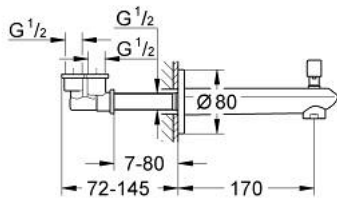

13 279 DL2 EURODISC COSMOPOLITAN BATH SPOUT

PRODUCT DESCRIPTION

- Colour: brushed warm sunset
- wall mounted
- GROHE LongLife finish
- mousseur
- automatic diverter: bath/shower
- with concealed connection piece
- male thread 1/2"
- projection 170 mm

13 279 DL2 EURODISC COSMOPOLITAN BATH SPOUT

SPARE PARTS, julij 2023 – now

1: diverter knob (Spare part-nr. 48022DL0)

1.1: diverter knob (Spare part-nr. 64309DL0)

2: Replacement kit for rotary valve (Spare part-nr. 48023000)

3: flow straightener (Spare part-nr. 48063DL0)