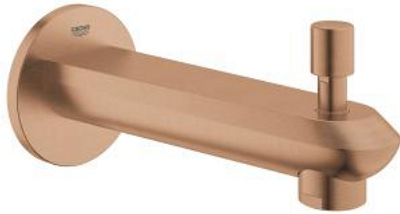

13 279 DL2 EURODISC COSMOPOLITAN BATH SPOUT

PRODUCT DESCRIPTION

- Colour: brushed warm sunset
- wall mounted
- GROHE LongLife finish
- mousseur
- automatic diverter: bath/shower
- with concealed connection piece
- male thread 1/2"
- projection 170 mm

13 279 DL2 EURODISC COSMOPOLITAN BATH SPOUT

SPARE PARTS, julij 2023 – now

1: diverter knob (Spare part-nr. 48022DL0)

1.1: diverter knob (Spare part-nr. 64309DL0)

2: Replacement kit for rotary valve (Spare part-nr. 48023000)

3: flow straightener (Spare part-nr. 48063DL0)