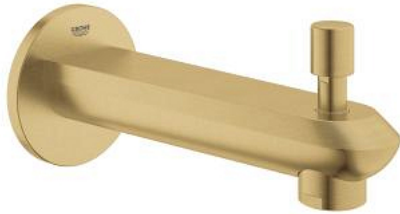

13 279 GN2 EURODISC COSMOPOLITAN BATH SPOUT

PRODUCT DESCRIPTION

- Colour: brushed cool sunrise
- wall mounted
- GROHE LongLife finish
- mousseur
- automatic diverter: bath/shower
- with concealed connection piece
- male thread 1/2"
- projection 170 mm

13 279 GN2 EURODISC COSMOPOLITAN BATH SPOUT

SPARE PARTS, julij 2023 – now

- 1: diverter knob (Spare part-nr. 48022GN0)
- 1.1: diverter knob (Spare part-nr. 64309GN0)
- 2: Replacement kit for rotary valve (Spare part-nr. 48023000)
- 3: flow straightener US (Spare part-nr. 48063GN0)