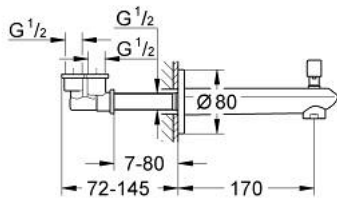

13 279 GN2 EURODISC COSMOPOLITAN BATH SPOUT

PRODUCT DESCRIPTION

- Colour: brushed cool sunrise
- wall mounted
- GROHE LongLife finish
- mousseur
- automatic diverter: bath/shower
- with concealed connection piece
- male thread 1/2"
- projection 170 mm

13 279 GN2 EURODISC COSMOPOLITAN BATH SPOUT

SPARE PARTS, julij 2023 – now

- 1: diverter knob (Spare part-nr. 48022GN0)
- 1.1: diverter knob (Spare part-nr. 64309GN0)
- 2: Replacement kit for rotary valve (Spare part-nr. 48023000)
- 3: flow straightener US (Spare part-nr. 48063GN0)