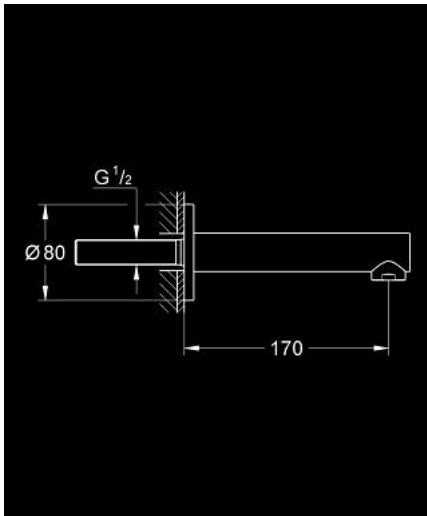

13 280 001 **CONCETTO BATH SPOUT**

PRODUCT DESCRIPTION

- Colour: chrome
- wall mounted
- GROHE LongLife finish
- mousseur
- male thread 1/2"
- min. recommended pressure 1.0 bar

13 280 001 **CONCETTO BATH SPOUT**

SPARE PARTS, marec 2010 – now

1: Sistra (Spare part-nr. 07899000)

2: Sealing washer (Spare part-nr. 0128200M)