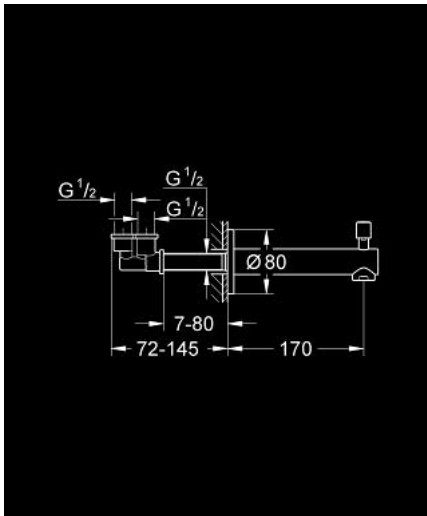

13 281 001 **CONCETTO BATH SPOUT WITH DIVERTER**

PRODUCT DESCRIPTION

- Colour: chrome
- wall mounted
- GROHE LongLife finish
- mousseur
- automatic diverter: bath/shower
- male thread 1/2"

13 281 001 **CONCETTO BATH SPOUT WITH DIVERTER**

SPARE PARTS, marec 2010 – now

- 1: Diverter knob (Spare part-nr. 48076000)
- 1.1: Diverter knob (Spare part-nr. 64309000)
- 2: Replacement kit for rotary valve (Spare part-nr. 48023000)
- 3: Flow straightener (Spare part-nr. 48063000)
- 4: Sealing washer (Spare part-nr. 0128200M)