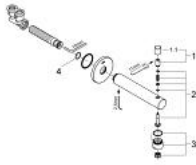

13 281 001 **CONCETTO BATH SPOUT WITH DIVERTER**

PRODUCT DESCRIPTION

- Colour: chrome
- wall mounted
- GROHE LongLife finish
- mousseur
- automatic diverter: bath/shower
- male thread 1/2"

13 281 001 **CONCETTO BATH SPOUT WITH DIVERTER**

SPARE PARTS, marec 2010 – now

- 1: Diverter knob (Spare part-nr. 48076000)
- 1.1: Diverter knob (Spare part-nr. 64309000)
- 2: Replacement kit for rotary valve (Spare part-nr. 48023000)
- 3: Flow straightener (Spare part-nr. 48063000)
- 4: Sealing washer (Spare part-nr. 0128200M)