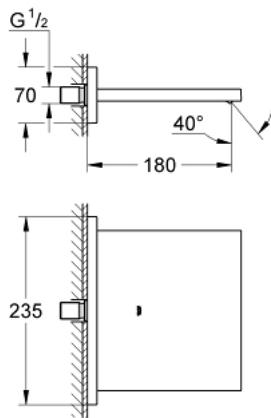

13 317 000 ALLURE CASCADE SPOUT FOR BATH AND SHOWER

PRODUCT DESCRIPTION

- Colour: chrome
- wall mounted
- GROHE LongLife finish
- projection 180 mm
- min. recommended pressure 1.0 bar

13 317 000 ALLURE CASCADE SPOUT FOR BATH AND SHOWER

SPARE PARTS, april 2011 – now

1: Dirt strainer (Spare part-nr. 0676800M)