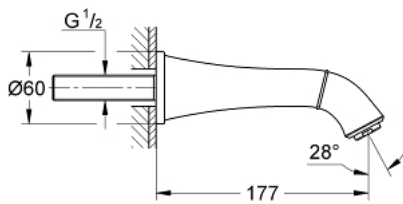

13 341 000 GRANDERA BATH SPOUT

PRODUCT DESCRIPTION

- Colour: chrome
- wall mounted
- GROHE LongLife finish
- mousseur
- projection 177 mm
- min. recommended pressure 1.0 bar

Pure Freude
an Wasser

13 341 000 GRANDERA BATH SPOUT

SPARE PARTS, junij 2012 – now

1: Mousseur (Spare part-nr. 13952000)