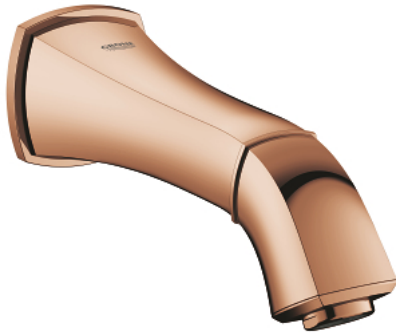

Pure Freude
an Wasser

13 341 DA0 GRANDERA BATH SPOUT

PRODUCT DESCRIPTION

- Colour: warm sunset
- wall mounted
- GROHE LongLife finish
- mousseur
- projection 177 mm
- min. recommended pressure 1.0 bar