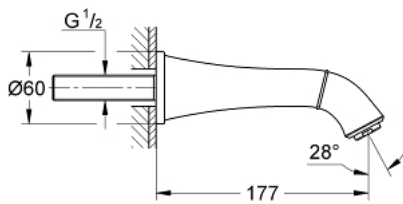

13 341 IG0 GRANDERA BATH SPOUT

PRODUCT DESCRIPTION

- Colour: chrome/gold
- wall mounted
- GROHE LongLife finish
- mousseur
- projection 177 mm
- min. recommended pressure 1.0 bar

Pure Freude
an Wasser

13 341 IG0 GRANDERA BATH SPOUT

SPARE PARTS, junij 2012 – now

1: Mousseur (Spare part-nr. 13952G00)