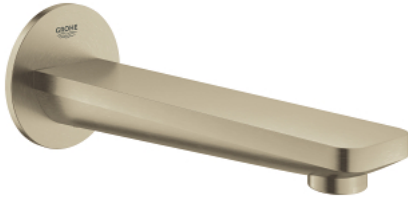

Pure Freude
an Wasser

13 381 EN1 LINEARE BATH SPOUT

PRODUCT DESCRIPTION

- Colour: brushed nickel
- wall mounted
- GROHE LongLife finish
- mousseur
- NPT thread 1/2"
- projection 170 mm