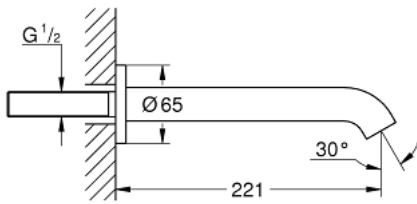

13 449 001 ESSENCE BATH SPOUT

PRODUCT DESCRIPTION

- Colour: chrome
- wall mounted
- mousseur
- male thread 1/2"
- GROHE LongLife finish
- projection 221 mm

13 449 001 **ESSENCE BATH SPOUT**

SPARE PARTS, avgust 2020 – now

1: Mousseur (Spare part-nr. 13926000)