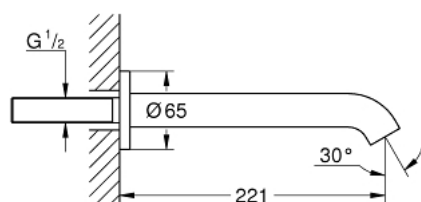

13 449 A01 ESSENCE BATH SPOUT

PRODUCT DESCRIPTION

- Colour: hard graphite
- wall mounted
- mousseur
- male thread 1/2"
- projection 221 mm
- GROHE LongLife finish

13 449 A01 ESSENCE BATH SPOUT

SPARE PARTS, avgust 2020 – now

1: Mousseur (Spare part-nr. 13926000)