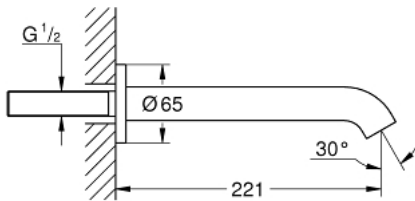

13 449 AL1 ESSENCE BATH SPOUT

PRODUCT DESCRIPTION

- Colour: brushed hard graphite
- wall mounted
- mousseur
- male thread 1/2"
- projection 221 mm
- GROHE LongLife finish

13 449 AL1 ESSENCE BATH SPOUT

SPARE PARTS, avgust 2020 – now

1: Mousseur (Spare part-nr. 13926000)