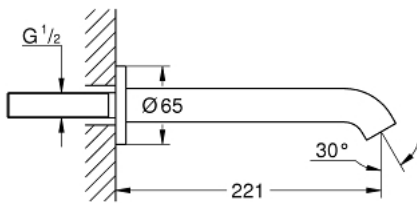

13 449 DA1 ESSENCE BATH SPOUT

PRODUCT DESCRIPTION

- Colour: warm sunset
- wall mounted
- male thread 1/2"
- mousseur
- projection 221 mm
- GROHE LongLife finish

13 449 DA1 ESSENCE BATH SPOUT

SPARE PARTS, avgust 2020 – now

1: Mousseur (Spare part-nr. 13926000)