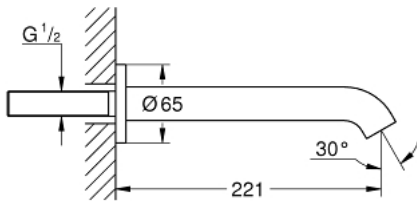

## 13 449 DC1 ESSENCE BATH SPOUT

### PRODUCT DESCRIPTION

- Colour: supersteel
- wall mounted
- mousseur
- male thread 1/2"
- projection 221 mm
- GROHE LongLife finish

## 13 449 DC1 ESSENCE BATH SPOUT

**SPARE PARTS**, avgust 2020 – now

1: Mousseur (Spare part-nr. 13926000)