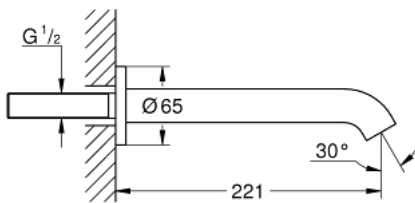

13 449 DL1 ESSENCE BATH SPOUT

PRODUCT DESCRIPTION

- Colour: brushed warm sunset
- wall mounted
- mousseur
- male thread 1/2"
- projection 221 mm
- GROHE LongLife finish

13 449 DL1 ESSENCE BATH SPOUT

SPARE PARTS, avgust 2020 – now

1: Mousseur (Spare part-nr. 13926000)