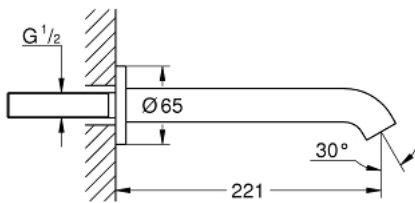

## 13 449 GL1 ESSENCE BATH SPOUT

### PRODUCT DESCRIPTION

- Colour: cool sunrise
- wall mounted
- male thread 1/2"
- mousseur
- projection 221 mm
- GROHE LongLife finish

## 13 449 GL1 ESSENCE BATH SPOUT

**SPARE PARTS**, avgust 2020 – now

1: Mousseur (Spare part-nr. 13926000)