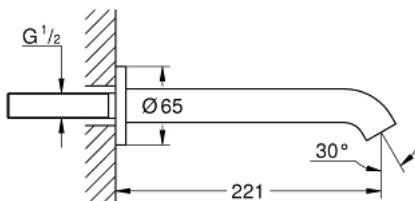

13 449 GN1 ESSENCE BATH SPOUT

PRODUCT DESCRIPTION

- Colour: brushed cool sunrise
- wall mounted
- mousseur
- male thread 1/2"
- projection 221 mm
- GROHE LongLife finish

13 449 GN1 ESSENCE BATH SPOUT

SPARE PARTS, avgust 2020 – now

1: Mousseur (Spare part-nr. 13926000)