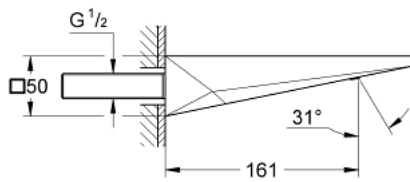

### PRODUCT DESCRIPTION

- Colour: chrome
- wall mounted
- GROHE LongLife finish
- projection 161 mm
- spout with integrated mousseur

Pure Freude  
an Wasser