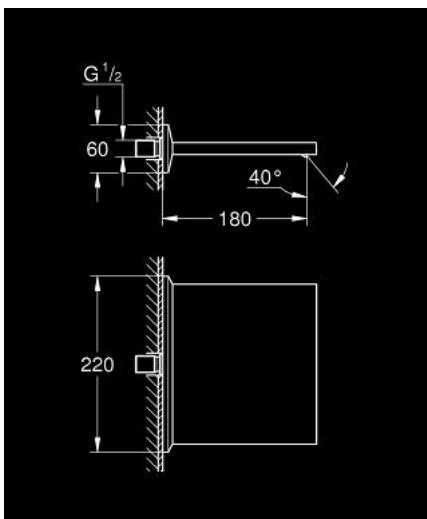

13 486 000 ALLURE BRILLIANT CASCADE SPOUT FOR BATH AND SHOWER

PRODUCT DESCRIPTION

- Colour: chrome
- wall mounted
- GROHE LongLife finish
- projection 180 mm
- min. recommended pressure 1.0 bar

13 486 000 ALLURE BRILLIANT CASCADE SPOUT FOR BATH AND SHOWER

SPARE PARTS, oktober 2021 – now

1: Dirt strainer (Spare part-nr. 0676800M)