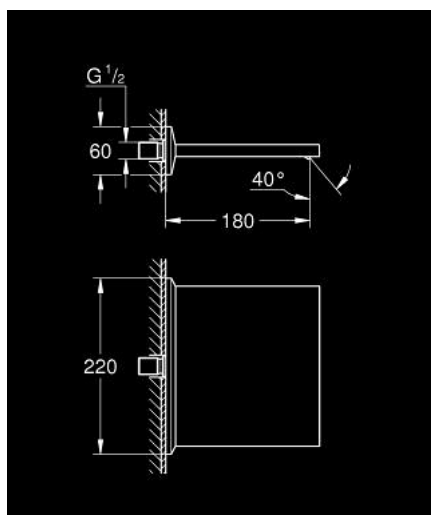

## 13 486 AL0 ALLURE BRILLIANT CASCADE SPOUT FOR BATH AND SHOWER

### PRODUCT DESCRIPTION

- Colour: brushed hard graphite
- wall mounted
- GROHE LongLife finish
- projection 180 mm
- min. recommended pressure 1.0 bar