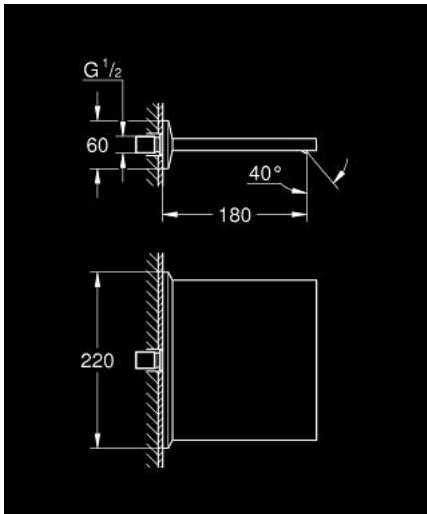

13 486 DC0 ALLURE BRILLIANT CASCADE SPOUT FOR BATH AND SHOWER

PRODUCT DESCRIPTION

- Colour: supersteel
- wall mounted
- GROHE LongLife finish
- projection 180 mm
- min. recommended pressure 1.0 bar

13 486 DC0 **ALLURE BRILLIANT CASCADE SPOUT FOR BATH AND SHOWER**

SPARE PARTS, oktober 2021 – now

1: Dirt strainer (Spare part-nr. 0676800M)