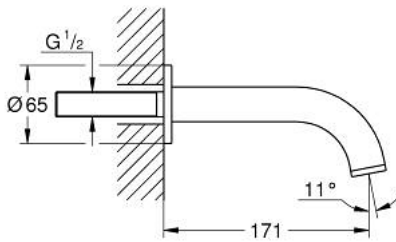

13 487 AL0 ATRIO BATH SPOUT

PRODUCT DESCRIPTION

- Colour: brushed hard graphite
- wall mounted
- GROHE LongLife finish
- mousseur
- projection 171 mm
- min. recommended pressure 1.0 bar

13 487 AL0 ATRIO BATH SPOUT

SPARE PARTS, oktober 2021 – now

1: Mousseur (Spare part-nr. 13926000)