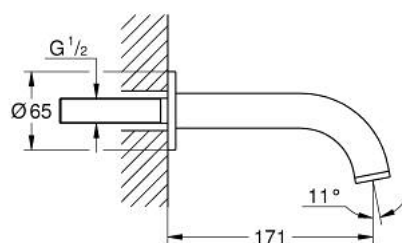

13 487 DA0 ATRIO BATH SPOUT

PRODUCT DESCRIPTION

- Colour: warm sunset
- wall mounted
- GROHE LongLife finish
- mousseur
- projection 171 mm
- min. recommended pressure 1.0 bar

13 487 DA0 ATRIO BATH SPOUT

SPARE PARTS, oktober 2021 – now

1: Mousseur (Spare part-nr. 13926000)