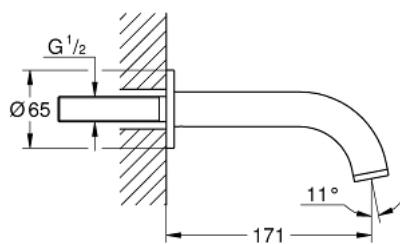

13 487 DL0 ATRIO BATH SPOUT

PRODUCT DESCRIPTION

- Colour: brushed warm sunset
- wall mounted
- GROHE LongLife finish
- mousseur
- projection 171 mm
- min. recommended pressure 1.0 bar

13 487 DL0 ATRIO BATH SPOUT