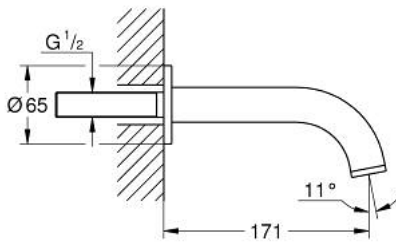

13 487 GL0 ATRIO BATH SPOUT

PRODUCT DESCRIPTION

- Colour: cool sunrise
- wall mounted
- GROHE LongLife finish
- mousseur
- projection 171 mm
- min. recommended pressure 1.0 bar

13 487 GL0 ATRIO BATH SPOUT

SPARE PARTS, oktober 2021 – now

1: Mousseur (Spare part-nr. 13926000)