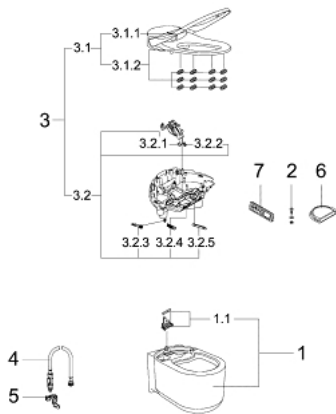

18 801 SH1 **SENSIA ARENA SHOWER TOILET CYCLE MODEL FOR SHOWROOM PRESENTATION, WALL-HUNG**

PRODUCT DESCRIPTION

- Colour: alpine white
- function model of 39 354
- does not require water or drain connection
- nominal voltage 220-240 V AC
- main frequency 50-60 Hz
- CE approved
- includes:
 - touchscreen remote control with wall-mounted holder
 - rechargeable batteries and charging plug
 - active carbon filter
 - fastening material
 - spray shield
 - cable with system plug on device

18 801 SH1 **SENSIA ARENA SHOWER TOILET CYCLE MODEL FOR SHOWROOM PRESENTATION, WALL-HUNG**

SPARE PARTS, august 2017 – now

- 1: Sensia Arena WC-ceramic (Spare part-nr. 14059000)
- 1.1: Fixing member rear (Spare part-nr. 14969000)
- 2: Anti-theft screw (Spare part-nr. 14972000)
- 3: E-bidet unit (Spare part-nr. 14977000)
- 3.1: Cover (Spare part-nr. 14979000)
- 3.1.1: WC lid (Spare part-nr. 14925SH0)
- 3.1.2: WC seat (Spare part-nr. 14924SH0)
- 3.2: Base plate assembly (Spare part-nr. 14978000)
- 3.2.1: Spray (Spare part-nr. 14929000)
- 3.2.2: Spray (Spare part-nr. 14928000)
- 3.2.3: Filter (Spare part-nr. 14927000)
- 3.2.4: Air filter (Spare part-nr. 14933000)
- 3.2.5: Nozzle guard (Spare part-nr. 14930000)
- 4: Connection hose assembly (Spare part-nr. 14974001)
- 5: Hose clip (Spare part-nr. 14971000)
- 6: Splash protection (Spare part-nr. 14936000)
- 7: Remote control (Spare part-nr. 14926001)