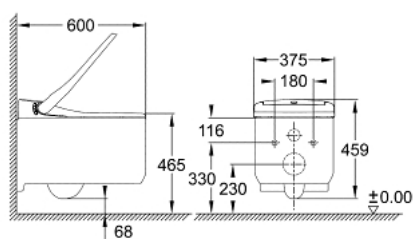

18 801 SH1 **SENSIA ARENA SHOWER TOILET CYCLE MODEL FOR SHOWROOM PRESENTATION, WALL-HUNG**

PRODUCT DESCRIPTION

- Colour: alpine white
- function model of 39 354
- does not require water or drain connection
- nominal voltage 220-240 V AC
- main frequency 50-60 Hz
- CE approved
- includes:
 - touchscreen remote control with wall-mounted holder
 - rechargeable batteries and charging plug
 - active carbon filter
 - fastening material
 - spray shield
 - cable with system plug on device

18 801 SH1 **SENSIA ARENA SHOWER TOILET CYCLE MODEL FOR SHOWROOM PRESENTATION, WALL-HUNG**

SPARE PARTS, august 2017 – now

- 1: Sensia Arena WC-ceramic (Spare part-nr. 14059000)
- 1.1: Fixing member rear (Spare part-nr. 14969000)
- 2: Anti-theft screw (Spare part-nr. 14972000)
- 3: E-bidet unit (Spare part-nr. 14977000)
- 3.1: Cover (Spare part-nr. 14979000)
- 3.1.1: WC lid (Spare part-nr. 14925SH0)
- 3.1.2: WC seat (Spare part-nr. 14924SH0)
- 3.2: Base plate assembly (Spare part-nr. 14978000)
- 3.2.1: Spray (Spare part-nr. 14929000)
- 3.2.2: Spray (Spare part-nr. 14928000)
- 3.2.3: Filter (Spare part-nr. 14927000)
- 3.2.4: Air filter (Spare part-nr. 14933000)
- 3.2.5: Nozzle guard (Spare part-nr. 14930000)
- 4: Connection hose assembly (Spare part-nr. 14974001)
- 5: Hose clip (Spare part-nr. 14971000)
- 6: Splash protection (Spare part-nr. 14936000)
- 7: Remote control (Spare part-nr. 14926001)