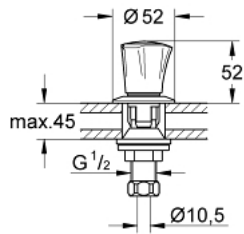

18 904 001 **COSTA L PILLAR TAPS 1/2" FOR BIDET**

PRODUCT DESCRIPTION

- Colour: chrome
- GROHE LongLife finish
- in units of 2

18 904 001 COSTA L PILLAR TAPS 1/2" FOR BIDET

SPARE PARTS, junij 2007 – now

- 1: Handle (Spare part-nr. 45994000)
 - 1.1: Snap insert (Spare part-nr. 0538600M)
 - 2: Headpart 1/2" (Spare part-nr. 07146000)
 - 2.1: Sealing washer $\varnothing 6 \times \varnothing 2$ (Spare part-nr. 0128300M)
 - 2.2: O-ring $\varnothing 18.2 \times \varnothing 1.7$ (Spare part-nr. 0392400M)
 - 2.3: Seal (Spare part-nr. 0529100M)
 - 2.4: 12mm
 - 3: Shank fastening assembly 1/2" (Spare part-nr. 45022000)
 - 4: Coupling nut 1/2" (Spare part-nr. 1290100M)
 - 4.1: Fibre seal $\varnothing 18,5 \times \varnothing 12 \times 2$ (Spare part-nr. 0138900M)
 - 5: Screw for Costa/Avina products (Spare part-nr. 48013000)*
- * Optional accessories