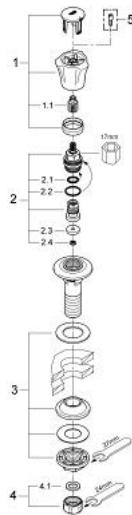

18 904 001 **COSTA L PILLAR TAPS 1/2" FOR BIDET**

PRODUCT DESCRIPTION

- Colour: chrome
- GROHE LongLife finish
- in units of 2

18 904 001 COSTA L PILLAR TAPS 1/2" FOR BIDET

SPARE PARTS, junij 2007 – now

- 1: Handle (Spare part-nr. 45994000)
 - 1.1: Snap insert (Spare part-nr. 0538600M)
 - 2: Headpart 1/2" (Spare part-nr. 07146000)
 - 2.1: Sealing washer $\varnothing 6 \times \varnothing 2$ (Spare part-nr. 0128300M)
 - 2.2: O-ring $\varnothing 18.2 \times \varnothing 1.7$ (Spare part-nr. 0392400M)
 - 2.3: Seal (Spare part-nr. 0529100M)
 - 2.4: 12mm
 - 3: Shank fastening assembly 1/2" (Spare part-nr. 45022000)
 - 4: Coupling nut 1/2" (Spare part-nr. 1290100M)
 - 4.1: Fibre seal $\varnothing 18,5 \times \varnothing 12 \times 2$ (Spare part-nr. 0138900M)
 - 5: Screw for Costa/Avina products (Spare part-nr. 48013000)*
- * Optional accessories