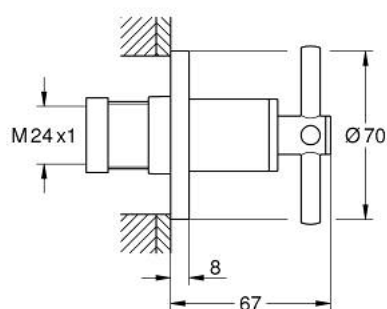

## 19 069 AL3 ATRIO CONCEALED VALVE EXPOSED PART

### PRODUCT DESCRIPTION

- Colour: brushed hard graphite
- for GROHE concealed valve 35 028 000 or 29 032 000
- GROHE LongLife finish
- installation depth infinitely adjustable 20-80 mm
- escutcheon with screwable wall sealing
- with cross handle

## 19 069 AL3 ATRIO CONCEALED VALVE EXPOSED PART

**SPARE PARTS**, april 2017 – now

1: Extension for spindle (Spare part-nr. 45988000)

2: Cross handles (Spare part-nr. 18026AL3)