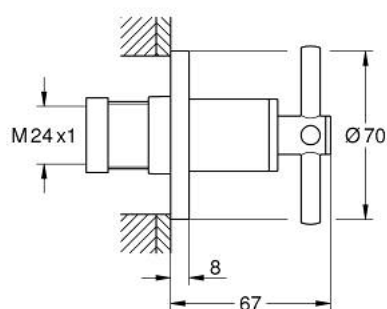

19 069 DC3 ATRIO CONCEALED VALVE EXPOSED PART

PRODUCT DESCRIPTION

- Colour: supersteel
- for GROHE concealed valve 35 028 000 or 29 032 000
- GROHE LongLife finish
- installation depth infinitely adjustable 20-80 mm
- escutcheon with screwable wall sealing
- with cross handle

19 069 DC3 **ATRIO CONCEALED VALVE EXPOSED PART**

SPARE PARTS, april 2017 – now

1: Extension for spindle (Spare part-nr. 45988000)

2: Cross handles (Spare part-nr. 18026DC3)