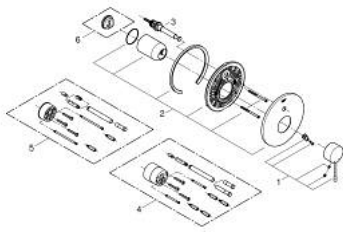

## 19 285 001 ESSENCE SINGLE-LEVER BATH MIXER

### PRODUCT DESCRIPTION

- Colour: chrome
- trim set for use with rough-in box 33 963 001 or 33 965 001
- without concealed body
- metal lever
- GROHE LongLife finish
- automatic diverter: bath/shower
- escutcheon and shaft sealing
- metal escutcheon
- covered fixing
- min. recommended pressure 1.0 bar

### SPARE PARTS, januar 2014 – now

- 1: Lever (Spare part-nr. 46915000)
- 2: Escutcheon (Spare part-nr. 46905000)
- 3: Diverter (Spare part-nr. 46737000)
- 4: Extension set (Spare part-nr. 46343000)\*
- 5: Extension set (Spare part-nr. 46191000)\*
- 6: Temperature limiter (Spare part-nr. 46308000)\*