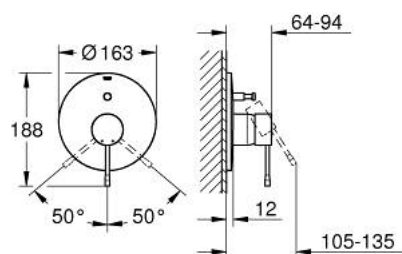

## 19 285 001 ESSENCE SINGLE-LEVER BATH MIXER

### PRODUCT DESCRIPTION

- Colour: chrome
- trim set for use with rough-in box 33 963 001 or 33 965 001
- without concealed body
- metal lever
- GROHE LongLife finish
- automatic diverter: bath/shower
- escutcheon and shaft sealing
- metal escutcheon
- covered fixing
- min. recommended pressure 1.0 bar